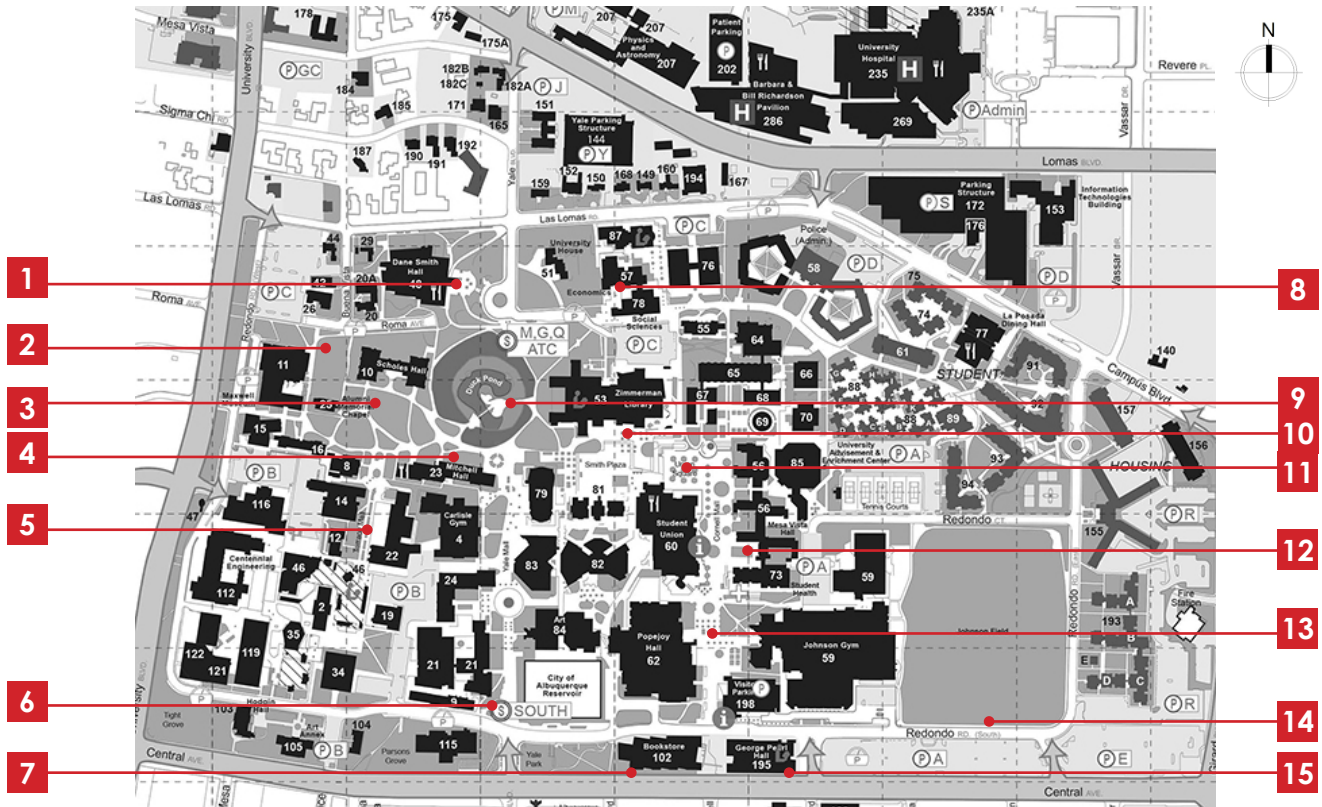

TREE TAG | PROPOSAL

TREE SELECTION | All trees are located near highly trafficked pathways, are highly visible, and are a medium to large scale to support ease of tag installation and high level of interaction. Tags will be placed at eye height and within arms reach from established pathways as to avoid any disruption to planting beds or other landscape features.